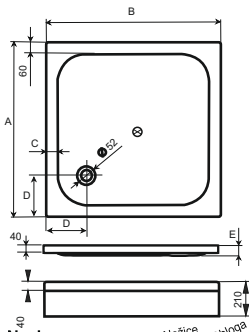

Naziv:	Nožice	Obloga
Vitis 80 x 80	○	○
Vitis 90 x 90	○	○
Vitis 105 x 70	○	○
Vitis 110 x 70	○	○
Vitis 80 x 80/o	●	●
Vitis 90 x 90/o	●	●
Vitis 105 x 70/o	●	●
Vitis 110 x 70/o	●	●

70x70
80x80
90x90
100x100